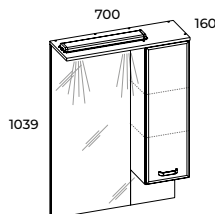

cm	index	cena netto / brutto net price / gross price
70	974755	585,00 / 719,55

zestaw górny LED 80
upper set LED 80

oprawa w białym kolorze, IP 44, barwa neutralna 5500 K, 6 W, 230 V
led spotlight white, IP 44, colour neutral 5500 K, 6 W, 230 V