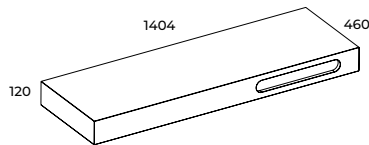

index	cena netto / brutto net price / gross price
167488	
167490	3175,00 / 3905,25

matt

white

stone

fume

anthracite

forest green

navy blue

black

white marble
calacatta

black marble
marquina