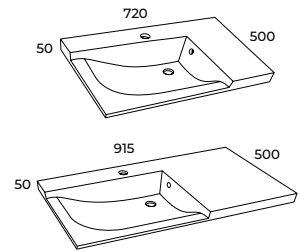

umywalka konglomeratowa Metis
acrylic washbasin Metis

cm		index	cena netto / brutto net price / gross price
70		145570	645,00 / 793,35
90		145590	770,00 / 947,10

	index	cena netto / brutto net price / gross price
	168389	
	168392	1070,00 / 1316,10
	168396	

	index	cena netto / brutto net price / gross price
	168390	
	168394	1205,00 / 1482,15
	168397