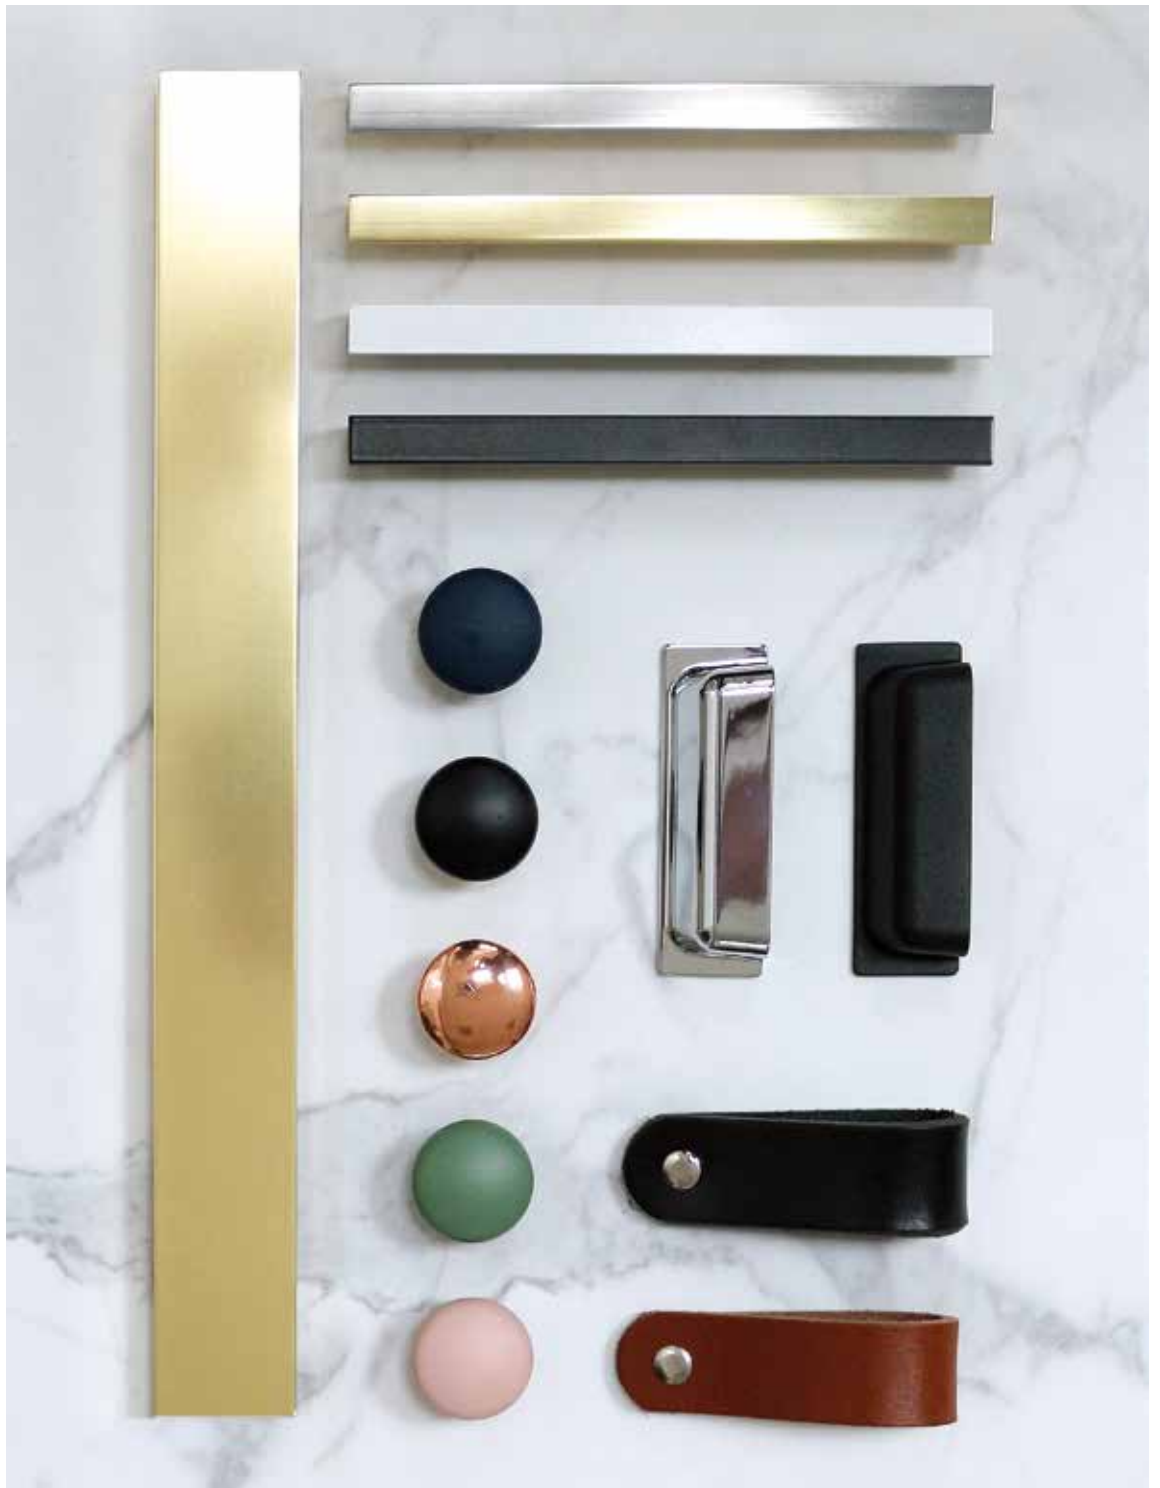

fume ■

anthracite ■

forest green ■

navy blue ■

black ■

AKCESORIA

UCHWYTY / HANDLES

Uchwyt meblowy – detal, który ma znaczenie.

Furniture handle – a detail that matters.

Properly selected bathroom handles improve the everyday bathroom routine. A wide range of products allows you to focus not only on the shape, colour or size of the handle – you can also choose the material from which it is made.