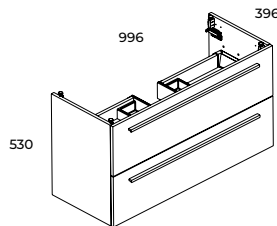

szafka 100 2S
unit 100 2DR

	index	cena netto / brutto net price / gross price
	166714	970,00 / 1193,10
	166772	1055,00 / 1297,65
	167648