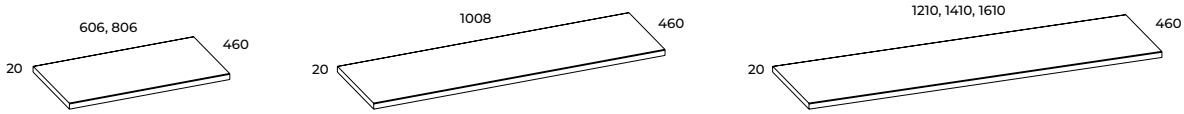

blaty marmurowe 60, 80, 100, 120, 140, 160 (gł. 46 cm)
marble countertops 60, 80, 100, 120, 140, 160 (depth 46 cm)

white marble
calacatta

black marble
marquina

cm	index	cena netto / brutto net price / gross price	index	cena netto / brutto net price / gross price
60	167400	985,00 / 1211,55	167480	985,00 / 1211,55
80	167401	1085,00 / 1334,55	167481	1085,00 / 11334,55
100	167402	1315,00 / 1617,45	167482	1315,00 / 1617,45
120	167403	1385,00 / 1703,55	167483	1385,00 / 1703,55
140	167404	1520,00 / 1869,60	167484	1520,00 / 1869,60
160	167405	1660,00 / 2041,80	167485	1660,00 / 2041,80

przeznaczone wyłącznie do kolekcji Look, Indus i Split
dedicated only to collection Look, Indus and Split