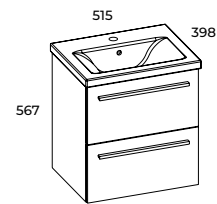

set 50 2S
set 50 2DR

	index	cena netto / brutto net price / gross price
	166947	1065,00 / 1309,95
	166948	1095,00 / 1346,85
	167649