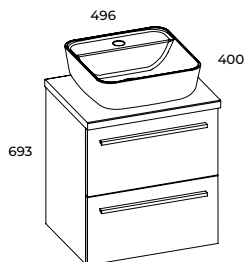

set 50 2S (szafka + blat + umywalka Tonia)
set 50 2DR (unit + countertop + washbasin Tonia)

blat w kolorze classic oak / countertop in classic oak

	index	cena netto / brutto net price / gross price
	168443	1225,00 / 1506,75
	168445	1255,00 / 1543,65
	168444