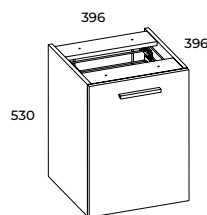

komoda 40 z koszem cargo
base unit 40 with cargo basket

	index	cena netto / brutto net price / gross price
	167636	815,00 / 1002,45
	167637	825,00 / 1014,75
	167652