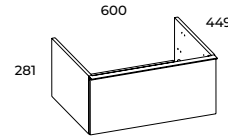

komoda 60 1S

base unit 60 1DR

functions as a washbasin cabinet with a countertop and a space-saving siphon

index	cena netto / brutto net price / gross price
167087	655,00 / 805,65
167600	
167601	
167088	
168108	
167256