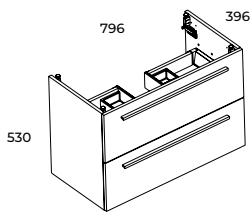

szafka 80 2S
unit 80 2DR

	index	cena netto / brutto net price / gross price
	166713	850,00 / 1045,50
	166771	935,00 / 1150,05
	167647