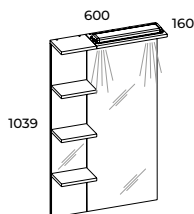

index	cena netto / brutto net price / gross price
	974754	445,00 / 547,35

zestaw górny LED 70
upper set LED 70

oprawa w białym kolorze, IP 44, barwa neutralna 5500 K, 6 W, 230 V
led spotlight white, IP 44, colour neutral 5500 K, 6 W, 230 V