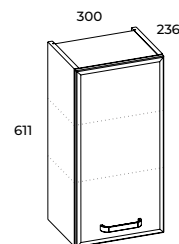

wisząca 30 1D
top unit 30 1D

drzwiczki uniwersalne
universal door

	index	cena netto / brutto net price / gross price
☐	165421	250,00 / 307,50