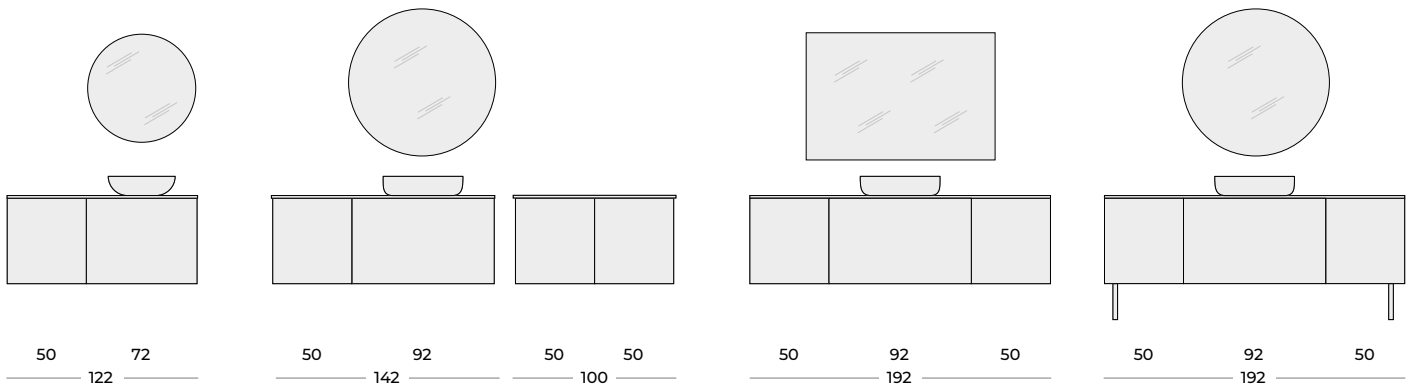

szafka 70 1S + 1S
unit 70 1DR + 1DR

szafka 70 1S + 1S
unit 70 1DR + 1DR

	index	cena netto / brutto net price / gross price
	167684	1300,00 / 1599,00
	167685	

szafka 90 1S + 1S
unit 90 1DR + 1DR

	index	cena netto / brutto net price / gross price
	167686	1420,00 / 1746,60
	167687	

komoda 50 1S
base unit 50 1DR

	index	cena netto / brutto net price / gross price
	167688	715,00 / 879,45
	167689	

komoda 50 z koszem cargo
base unit 50 with cargo basket

	index	cena netto / brutto net price / gross price
	167726	905,00 / 1113,15
	167727	

umywalka ceramiczna Iwa 70, 90
ceramic washbasin Iwa 70, 90

cm	index	cena netto / brutto net price / gross price
70		145370 740,00 / 910,20
90		145300 855,00 / 1051,65

umywalka konglomeratowa
Metis 70, 90
acrylic washbasin Metis 70, 90

cm	index	cena netto / brutto net price / gross price
70		145570 645,00 / 793,35
90		145590 770,00 / 947,10

blat marmurowy 70 (gł. 49,4 cm)
marble countertop 70 (depth 49.4 cm)

	index	cena netto / brutto net price / gross price
	168389	
	168392	1070,00 / 1316,10
	168396	

blat marmurowy 90 (gł. 49,4 cm)
marble countertop 90 (depth 49.4 cm)

	index	cena netto / brutto net price / gross price
	168390	
	168394	1205,00 / 1482,15
	168397	

blat marmurowy 120 (gł. 49,4 cm)
marble countertop 120 (depth 49.4 cm)

	index	cena netto / brutto net price / gross price
	168391	
	168395	1440,00 / 1771,20
	168398	

· umywalki
nablatowe
str. 226-227

· countertop
washbasins
page 226-227