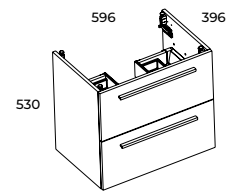

szafka 60 2S
unit 60 2DR

	index	cena netto / brutto net price / gross price
	166712	775,00 / 953,25
	166770	805,00 / 990,15
	167646