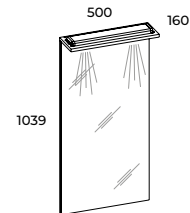

index	cena netto / brutto net price / gross price
	974753	330,00 / 405,90

zestaw górny LED 60
upper set LED 60

oprawa w białym kolorze, IP 44, barwa neutralna 5500 K, 6 W, 230 V
led spotlight white, IP 44, colour neutral 5500 K, 6 W, 230 V