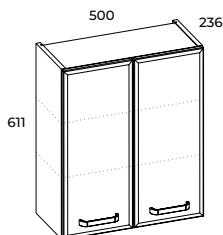

wisząca 50 2D
top unit 50 2D

	index	cena netto / brutto net price / gross price
☐	165422	345,00 / 424,35